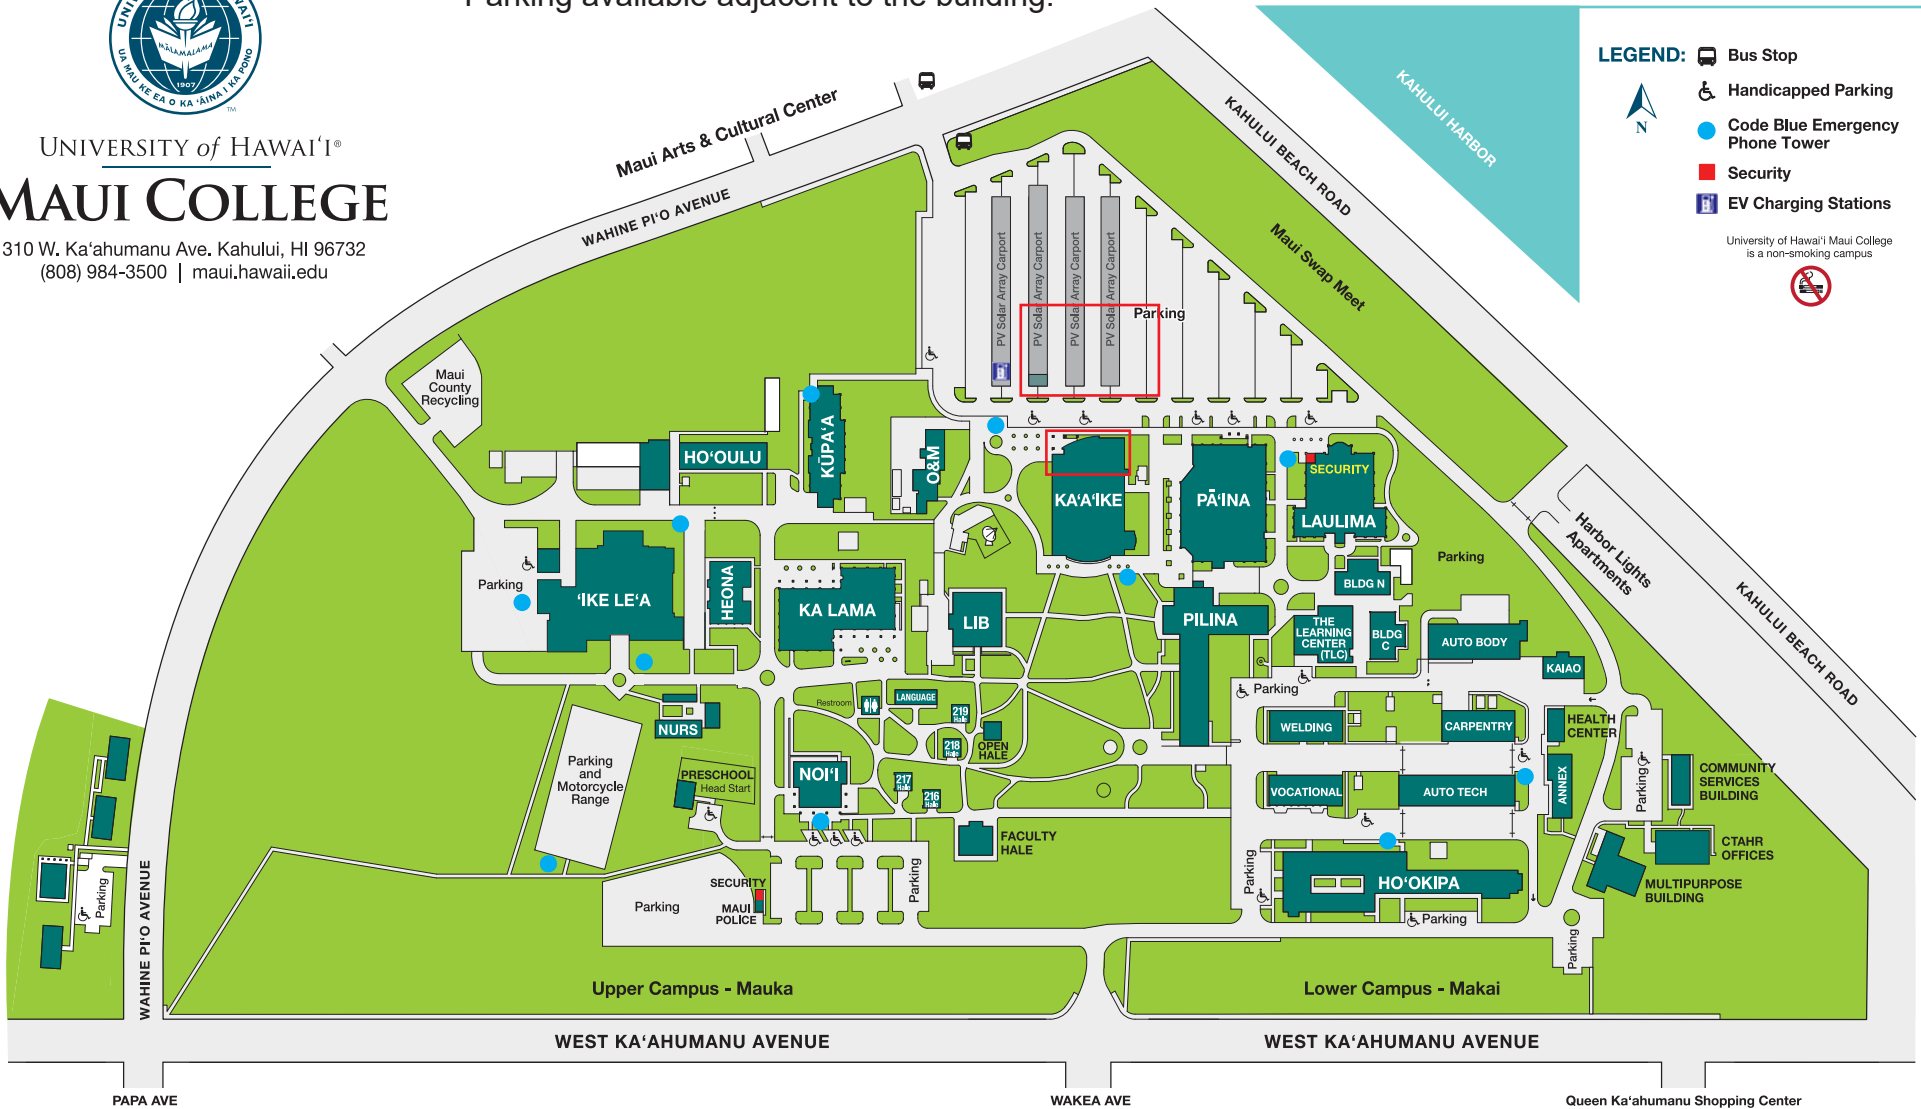

Kaaike 105BCD is on the 1st floor.  
 Parking available adjacent to the building.

UNIVERSITY of HAWAII®  
**MAUI COLLEGE**

310 W. Ka'ahumanu Ave. Kahului, HI 96732  
 (808) 984-3500 | maui.hawaii.edu

**LEGEND:**

- Bus Stop
- Handicapped Parking
- Code Blue Emergency Phone Tower
- Security
- EV Charging Stations

University of Hawaii Maui College is a non-smoking campus