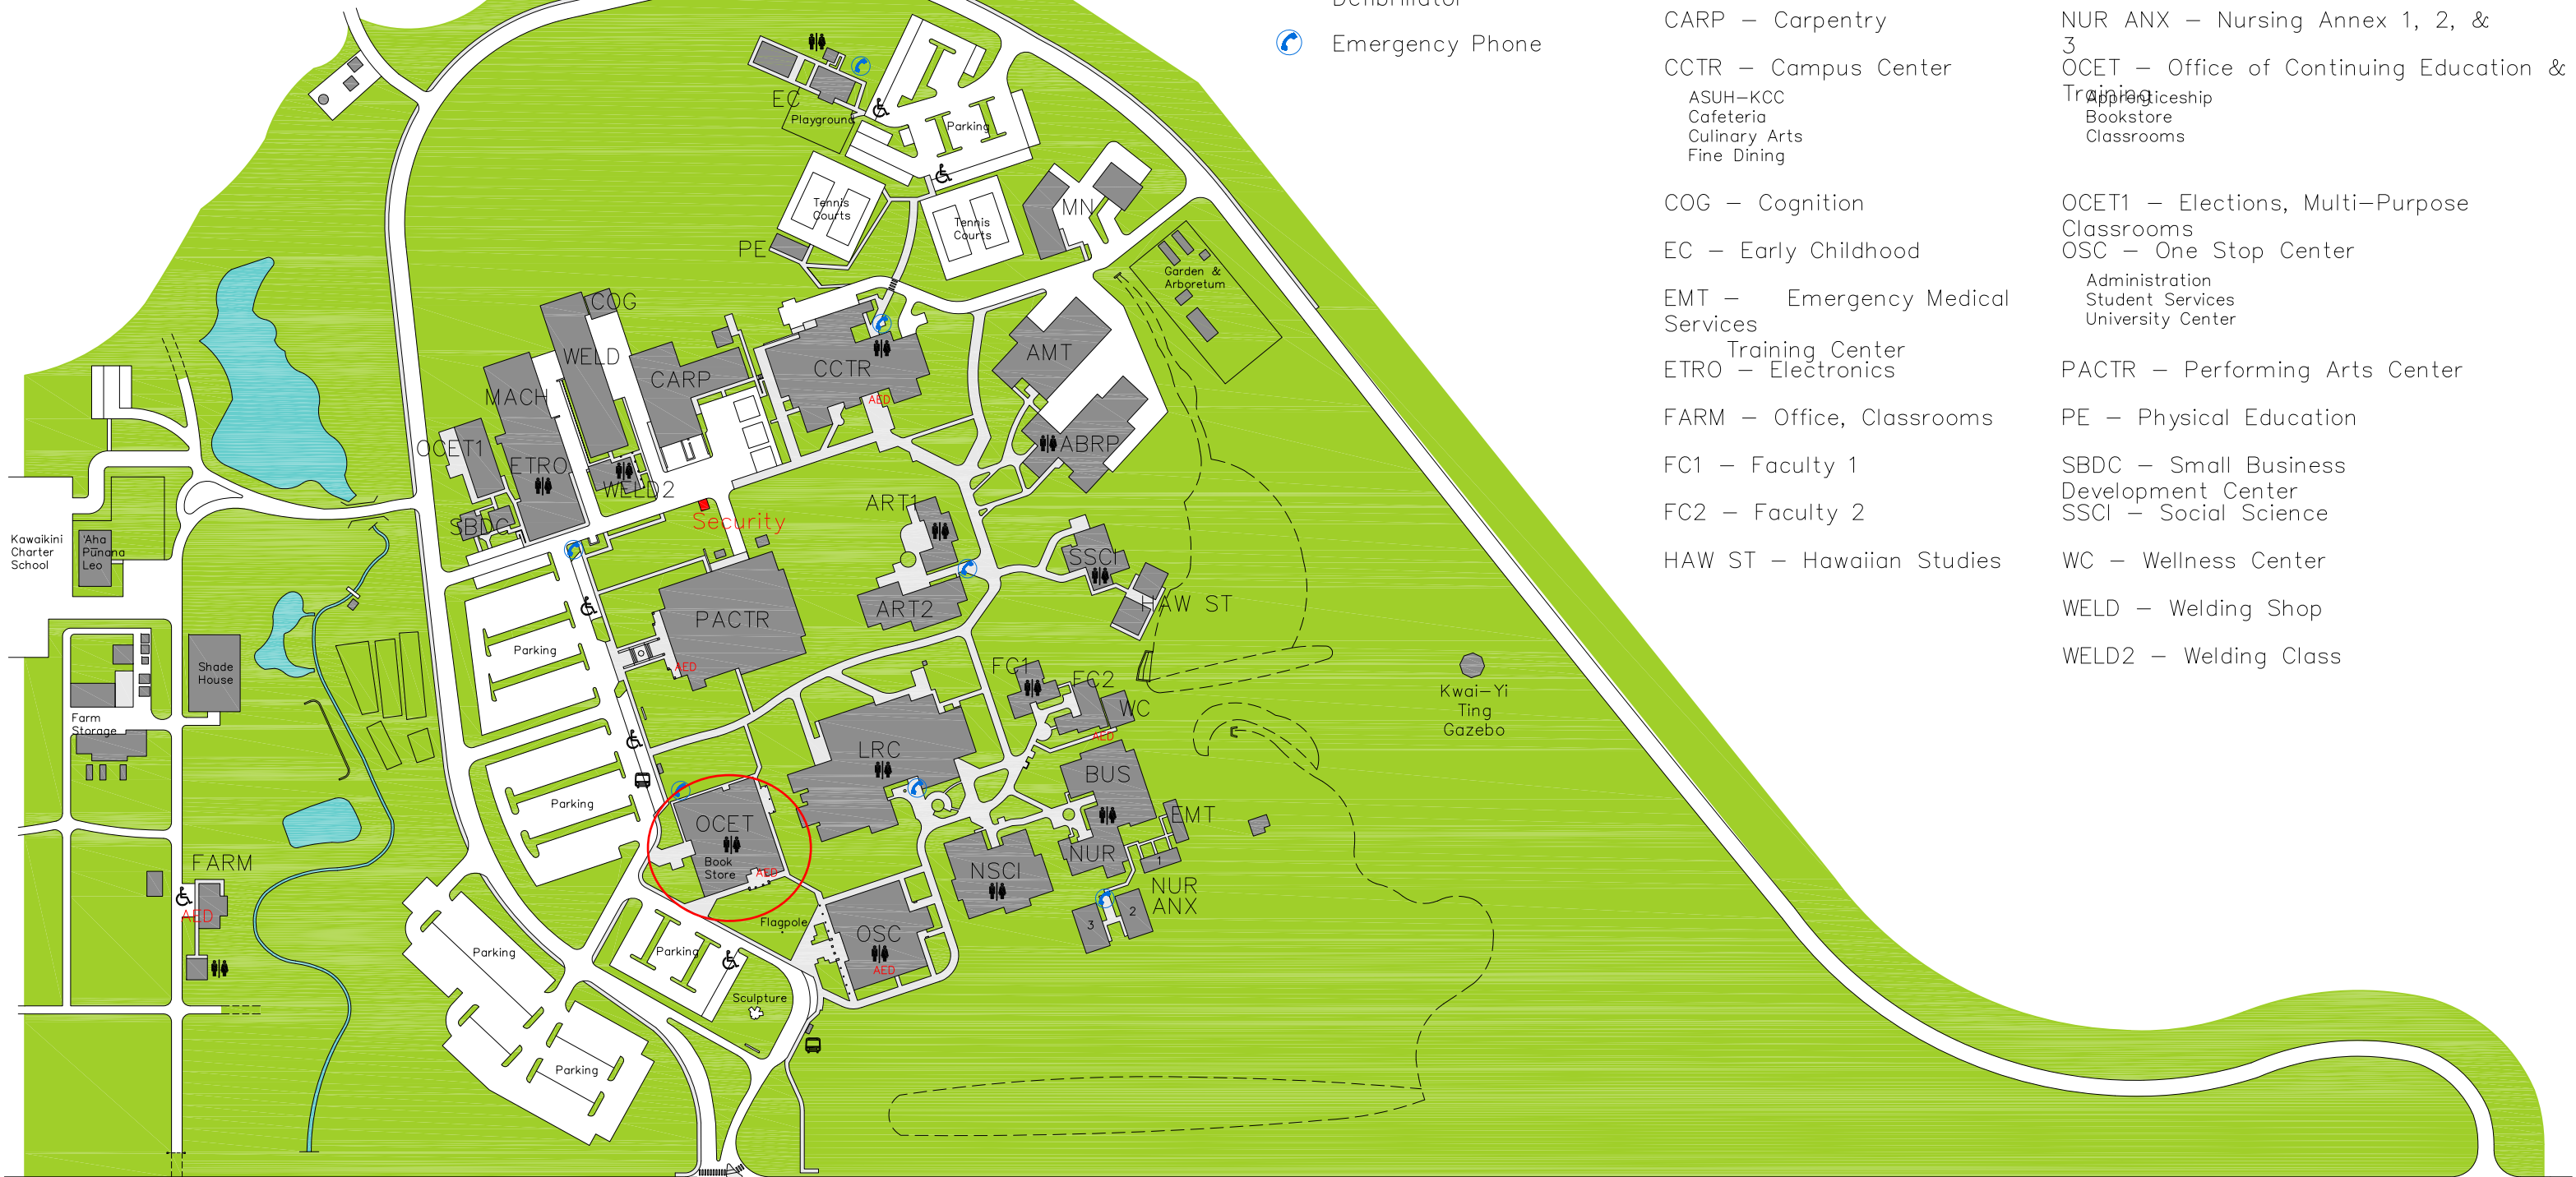

- ABRP – Autobody
- AMT – Automotive
- ART1 – Fine Arts 1
- ART2 – Fine Arts 2
- BUS – Business Education
- CARP – Carpentry
- CCTR – Campus Center
ASUH-KCC
Cafeteria
Culinary Arts
Fine Dining
- COG – Cognition
- EC – Early Childhood
- EMT – Emergency Medical Services
Training Center
- ETRO – Electronics
- FARM – Office, Classrooms
- FC1 – Faculty 1
- FC2 – Faculty 2
- HAW ST – Hawaiian Studies

- LRC – Learning Resource Center
- MACH – Machine Shop
- MN – Maintenance
- NSCI – Natural Science
- NUR – Nursing Education
- NUR ANX – Nursing Annex 1, 2, & 3
- OCET – Office of Continuing Education & Training
Apprenticeship
Bookstore
Classrooms
- OCET1 – Elections, Multi-Purpose Classrooms
- OSC – One Stop Center
Administration
Student Services
University Center
- PACTR – Performing Arts Center
- PE – Physical Education
- SBDC – Small Business Development Center
- SSCI – Social Science
- WC – Wellness Center
- WELD – Welding Shop
- WELD2 – Welding Class