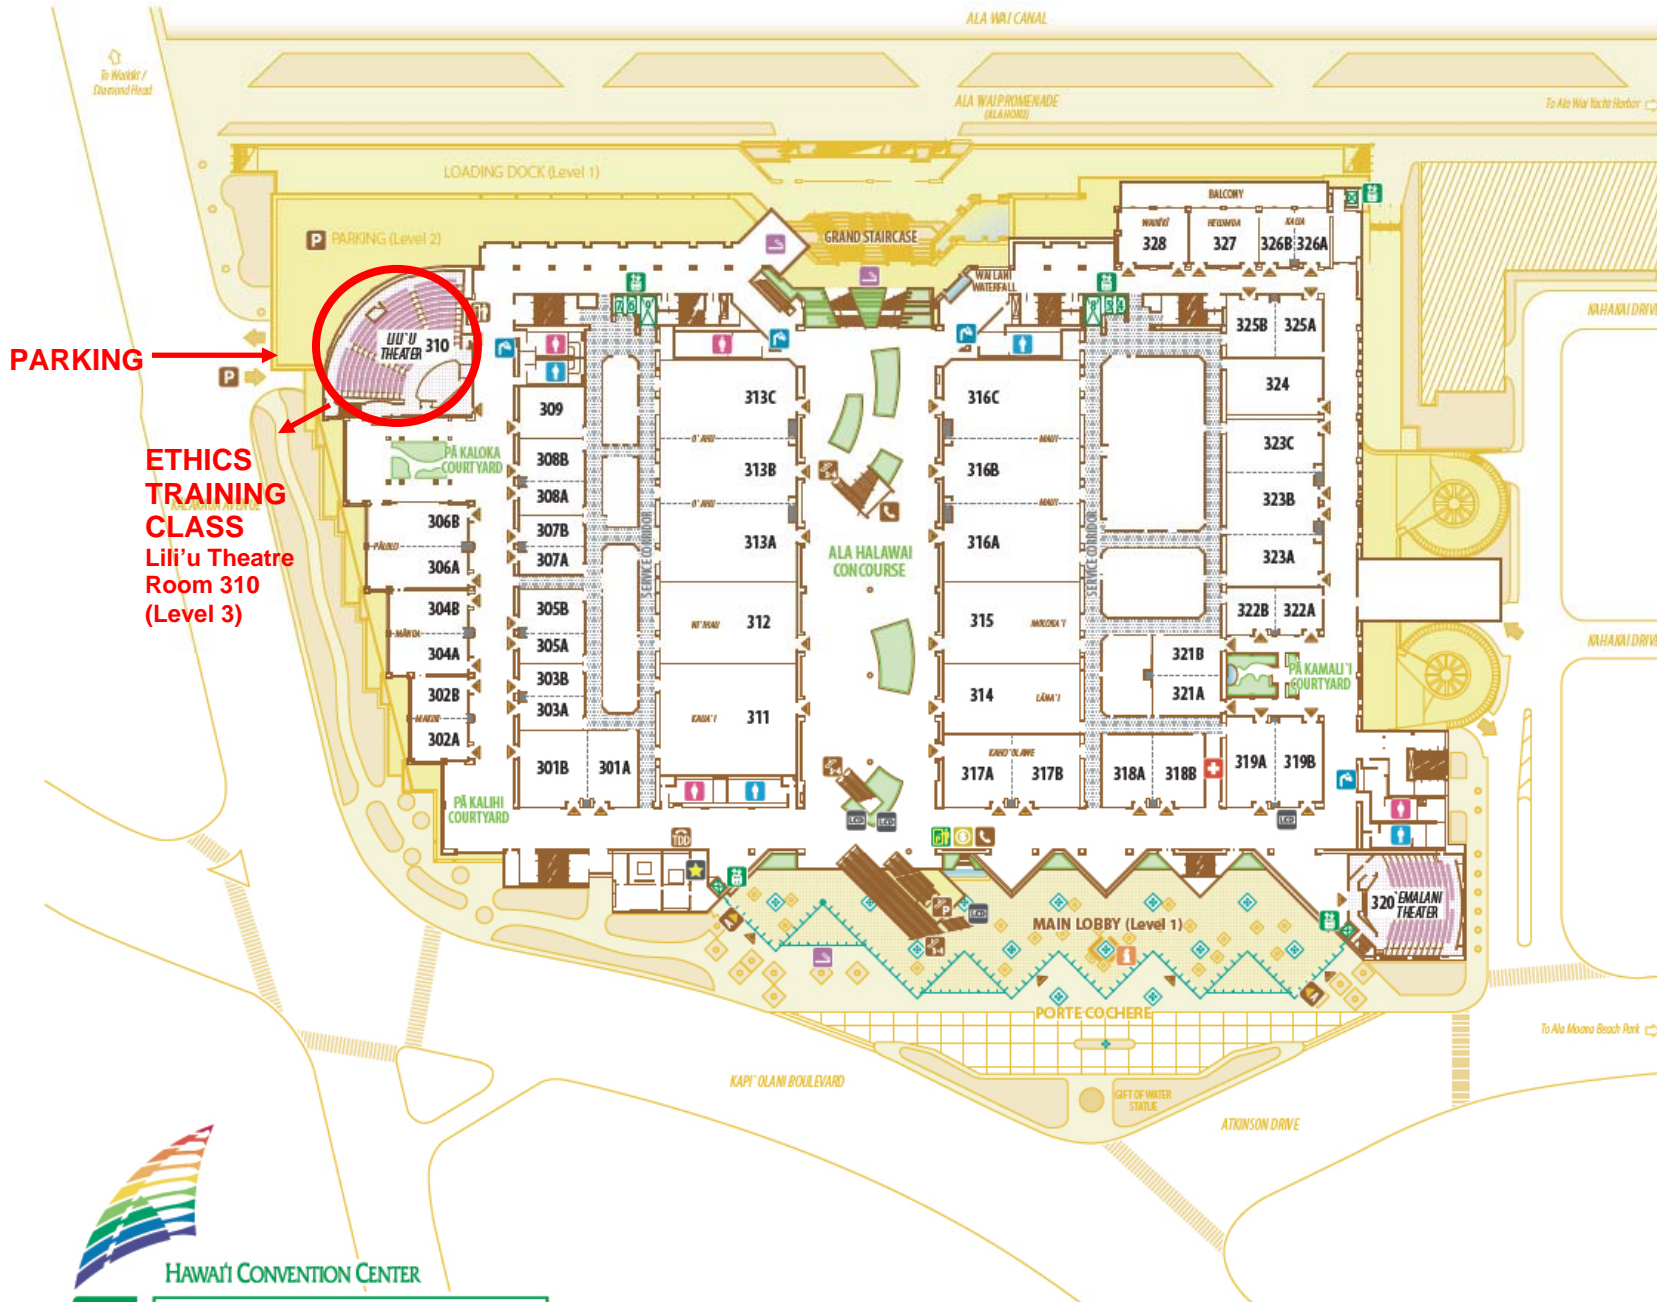

Level

3

LEGEND

-  Information desk
-  Business center
-  Parking pay station
-  First aid
-  Escalator (2nd Fl. Parking)
-  Escalator (3rd & 4th Fl.)
-  Elevator
-  Restroom (Men)
-  Restroom (Women)
-  Pay phone
-  TDD / Pay phone
-  ATM
-  Vending area
-  Water fountain
-  Smoking area
-  LCD board
-  Parking
-  Entrance
-  Automatic entry door
-  Plants / grass area
-  Service corridor

PARKING

ETHICS TRAINING CLASS
Lili'u Theatre
Room 310
(Level 3)

HAWAII CONVENTION CENTER

3

MEETING ROOM / THEATERS